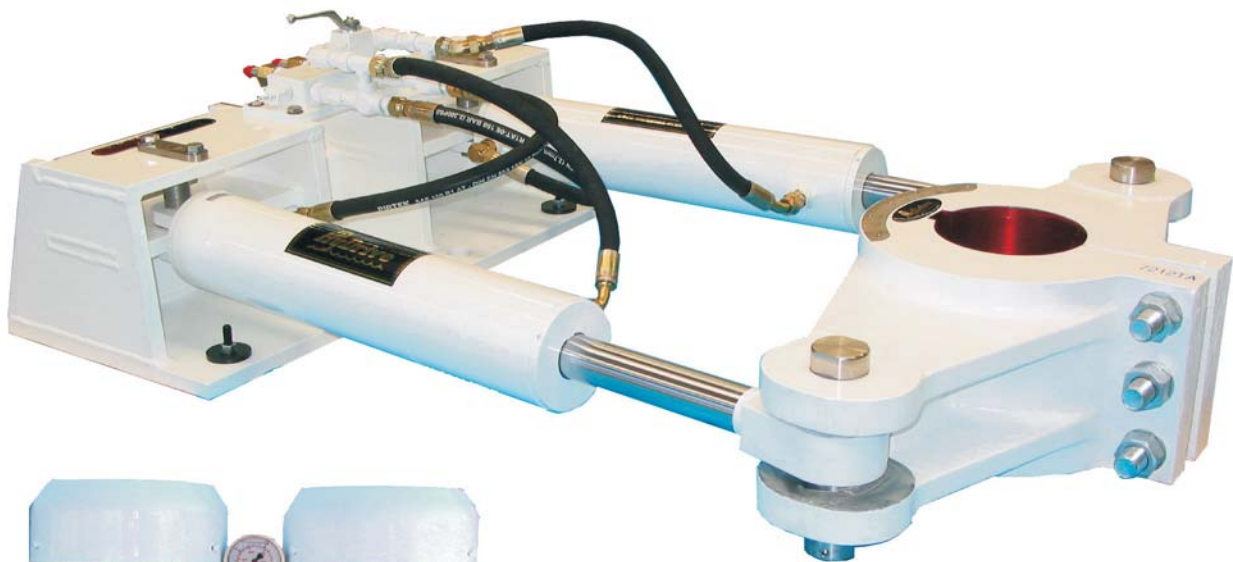

POWER ASSISTED STEERING

5000 / 8000 Series

**TORQUES FROM
500KgM
TO
20,000KgM**